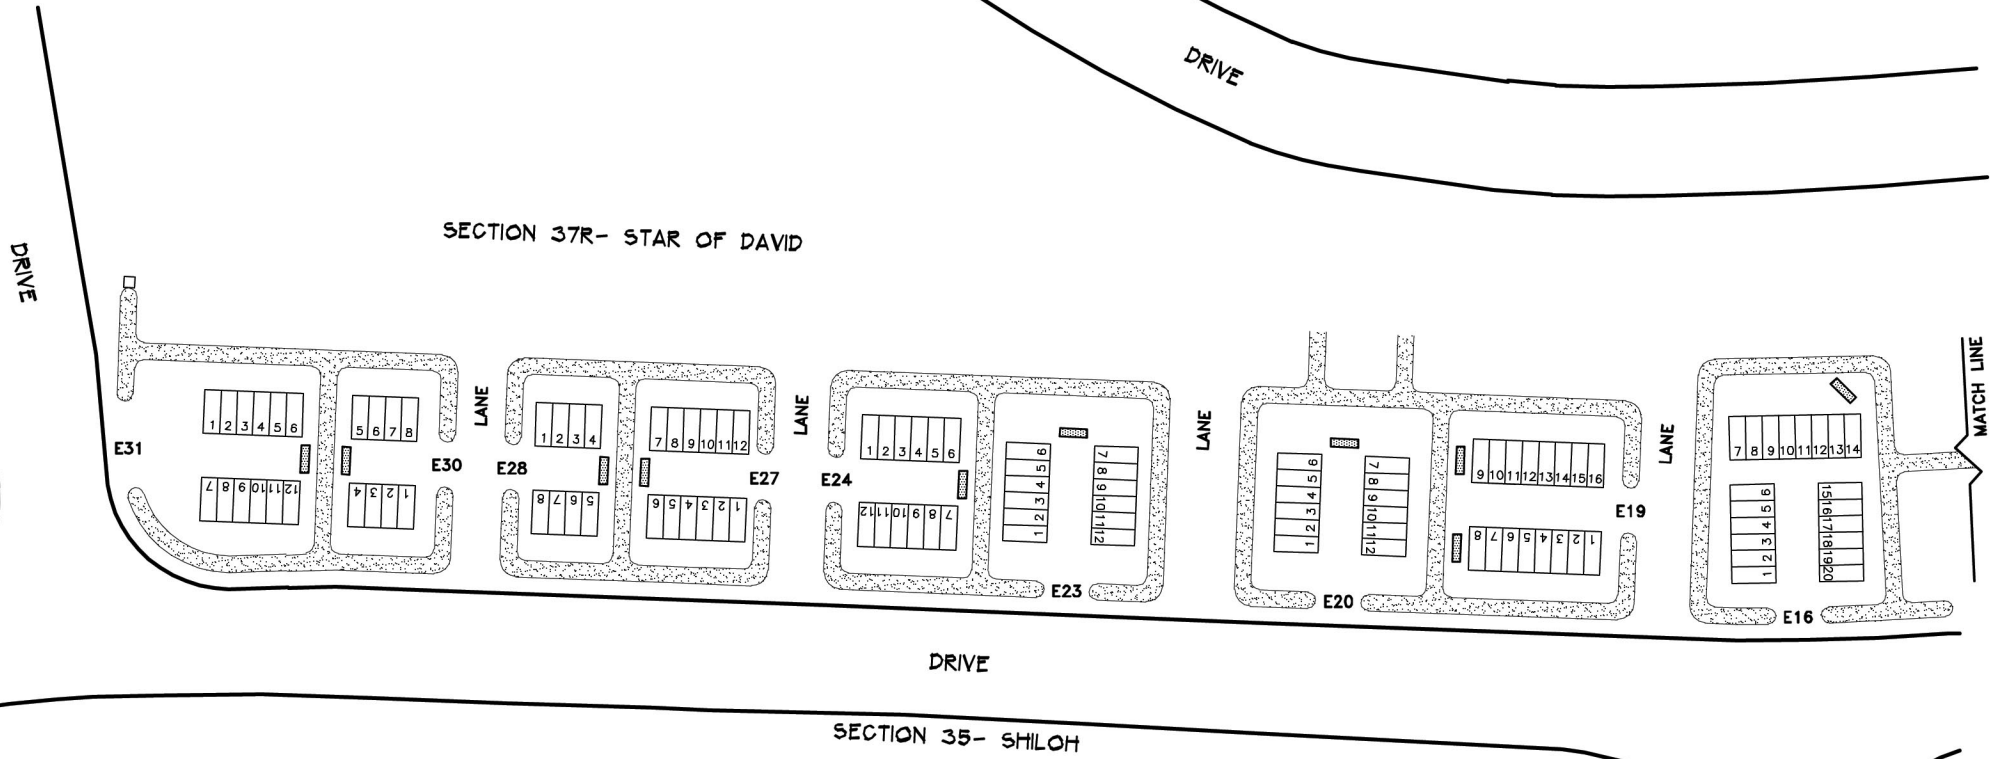

SECTION 37 - EIN GEDI (PART 1)

" HIDING PLACE OF DAVID WHEN HE FLED FROM SAUL . A GARDEN SPOT OF ISRAEL "

SHARON MEMORIAL PARK
SHARON, MASSACHUSETTS

GREVER & WARD, INC.
CEMETERY PLANNING
3802 N. BUFFALO STREET
ORCHARD PARK, N.Y. 14127
716-662-7700