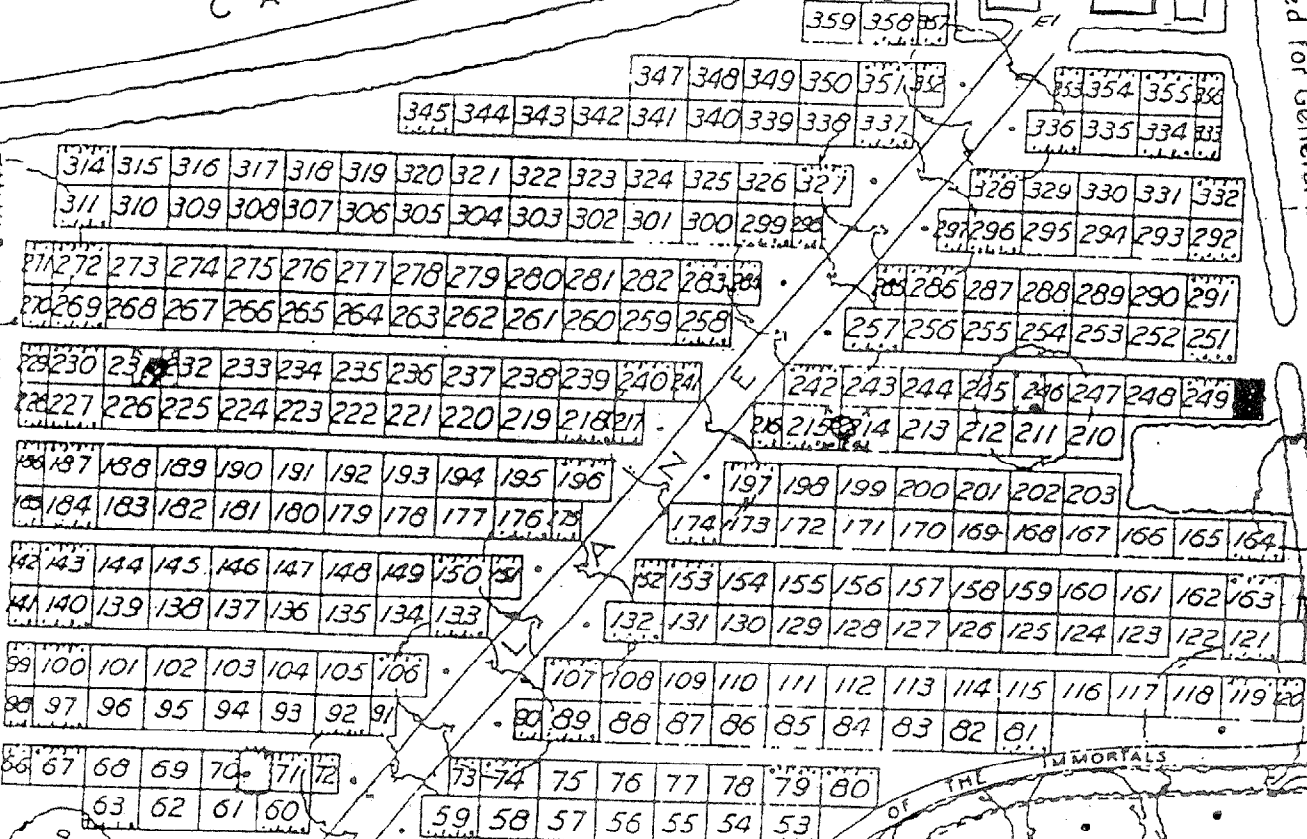

CANTON STREET

ROSEBERRY

KAYAK

Reserved for General Beautification

Section 6 - RAMAN

163A/34  
121A/12

GIBEON

spoke Joshua to the Lord, and  
in the sight of Israel: "Sun,  
thou still upon Gibeon. Ard-  
oon, in the Valley of Aijalon.  
sun stayed in the midst of  
and hastened not to go down.  
Joshua, 10.12

SECTION 5  
ON MEMORIAL PARK  
SHARON, MASS.

DRIVE  
ASSEMBLY GROUND

Section 1 - AVALON

N.B. Lots numbered 64-65 do not exist  
204, 205, 206, 207, 208, 209,  
312, 313, and 346

Drawn by H. April 1966  
Scale 1" = 50' Plan No. 280-257