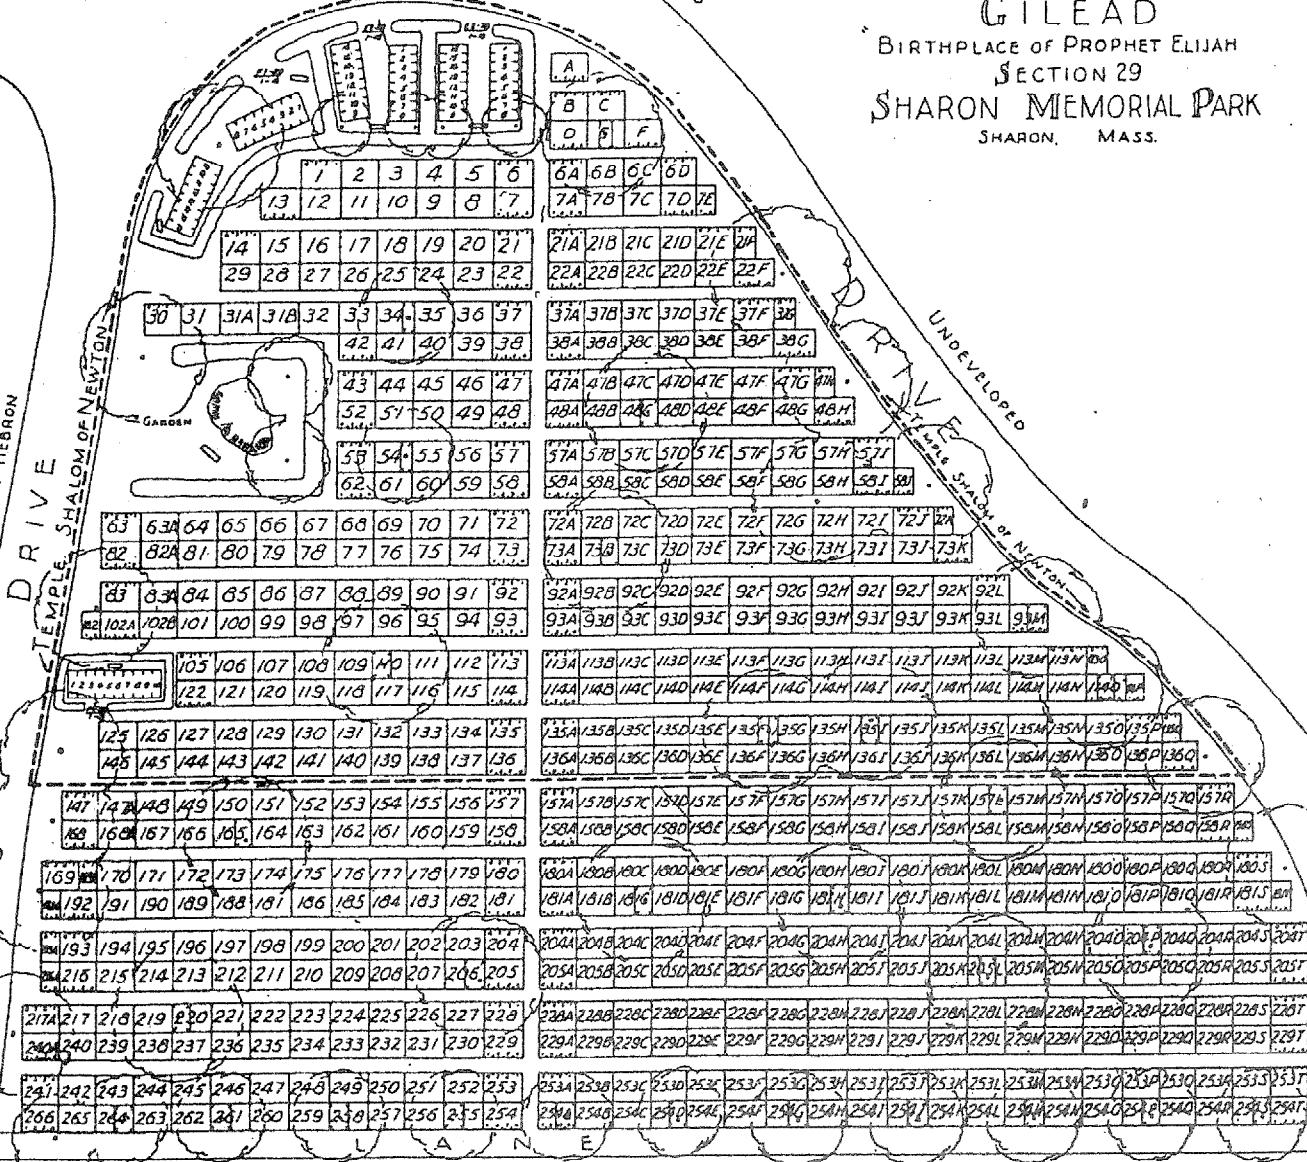

SEC 27-01111

SEC 28-MT. NEBO

DRIVE

UNDEVELOPED

GILEAD

BIRTHPLACE OF PROPHET ELIJAH
SECTION 29
SHARON MEMORIAL PARK
SHARON, MASS.

SECTION 24-HEBRON

DRIVE

TEMPLE, SHALOM OF NEWTON

GARDEN

DRIVE

UNDEVELOPED

TEMPLE, SHALOM OF NEWTON

SECTION 29A - GILEAD

N.B. Lots numbered 103, 104, 123-124 do not exist

R. 10/65 Plan No. 200-59-2
Scale 1"=50' Drawn by [Signature]