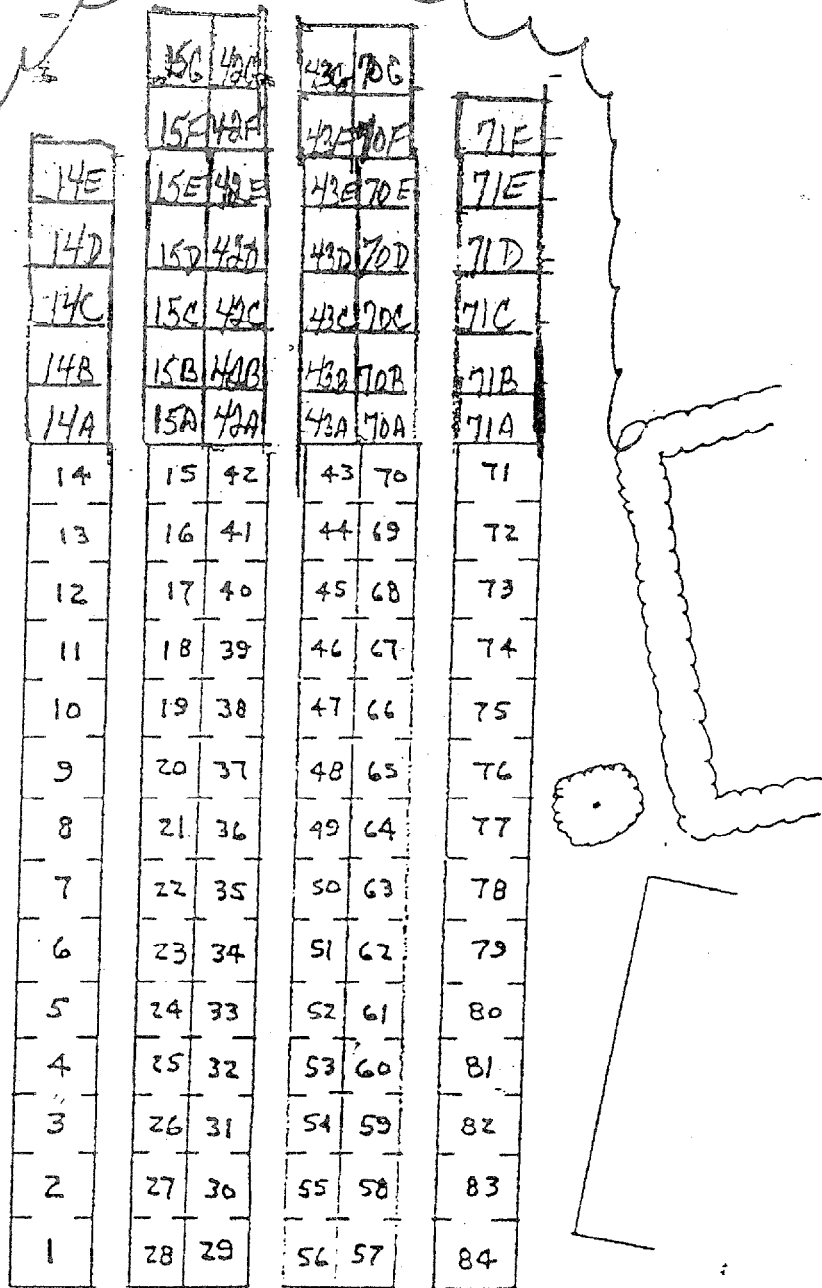

SECTION 28-C

BETH EL

WHERE JACOB HAD HIS VISION OF THE ANGELS
ASCENDING AND DESCENDING ON A LADDER TO HEAVEN

SHARON MEMORIAL PARK

SHARON, MASSACHUSETTS

ROADWAY